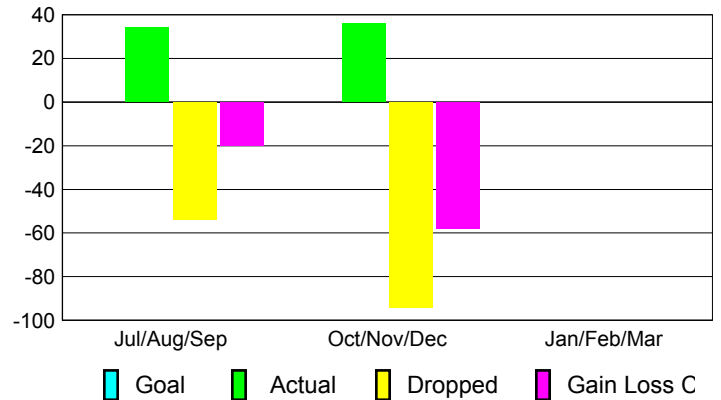

Membership Results 2012-2013

Goal, New, Dropped, Gain/Loss

Comparison of Membership Gain/Loss

Current Year Compared to the Previous Year