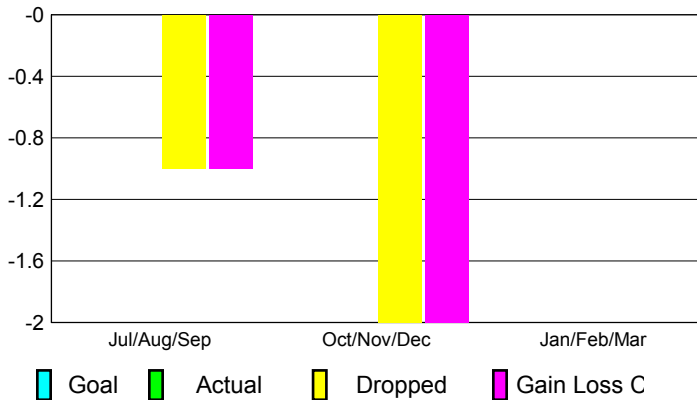

2012-2013 GMT Reports for District (or Undistricted) **District 21 C**

GMT: **Jeff Kriz**

Location: **ARIZONA**

GMT CA: **1**

CLUBS

Club Results
2012-2013

Clubs
2011-2012

Month	New Club Goal	Actual New Clubs	Actual Dropped Clubs	Gain/Loss of Clubs	Gain/Loss of Clubs
Jul/Aug/Sep		0	-1	-1	0
Oct/Nov/Dec		0	-2	-2	1
Jan/Feb/Mar					0
Totals		0	-3	-3	1

Club Results 2012-2013

Goal, New, Dropped, Gain/Loss

Comparison of Club Gain/Loss

Current Year Compared to the Previous Year

YTD Status Quo Clubs 2012-2013

Status Quo Clubs Compared to Status Quo Members

MEMBERSHIP