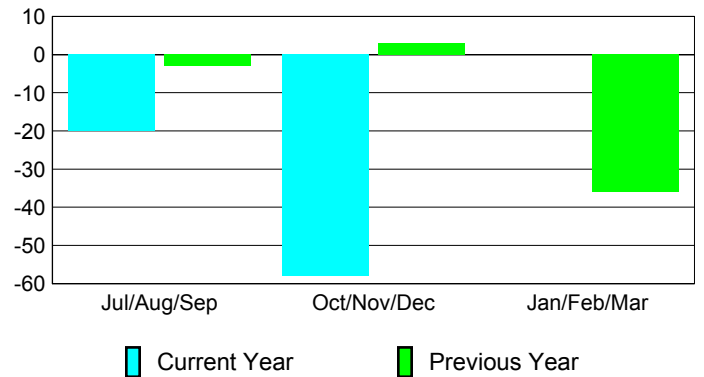

Membership Results
2012-2013

Membership
2011-2012

Month	Net Memb Goal	Actual New Memb	Actual Dropped Memb	Gain/Loss of Memb	Gain/Loss of Memb
Jul/Aug/Sep		34	-54	-20	-3
Oct/Nov/Dec		36	-94	-58	3
Jan/Feb/Mar					-36
Totals		70	-148	-78	-36

Membership Results 2012-2013

Goal, New, Dropped, Gain/Loss

Comparison of Membership Gain/Loss

Current Year Compared to the Previous Year

Gender Comparison 2012-2013

Jul/Aug/Sep

Oct/Nov/Dec

Jan/Feb/Mar