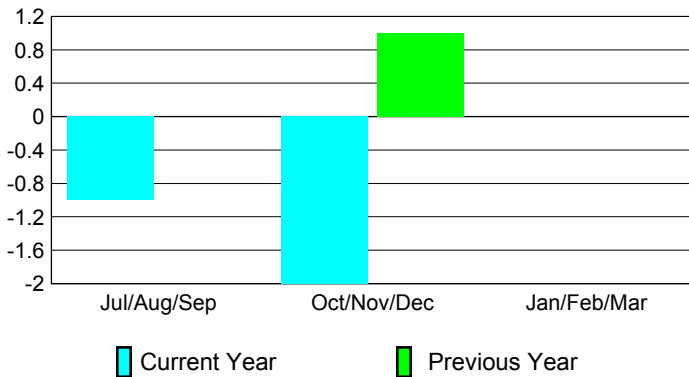

2012-2013 GMT Reports for District (or Undistricted) **District 21 C**

GMT: **Jeff Kriz**

Location: **ARIZONA**

GMT CA: **1**

CLUBS

Club Results
2012-2013

Clubs
2011-2012

Month	New Club Goal	Actual New Clubs	Actual Dropped Clubs	Gain/Loss of Clubs	Gain/Loss of Clubs
Jul/Aug/Sep		0	-1	-1	0
Oct/Nov/Dec		0	-2	-2	1
Jan/Feb/Mar					0
Totals		0	-3	-3	1

Club Results 2012-2013

Goal, New, Dropped, Gain/Loss

Comparison of Club Gain/Loss

Current Year Compared to the Previous Year

YTD Status Quo Clubs 2012-2013

Status Quo Clubs Compared to Status Quo Members

MEMBERSHIP